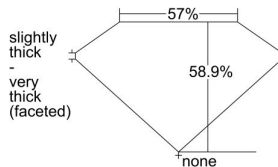

GIA®

FACSIMILE

GIA REPORT 1399485736

Verify this report at GIA.edu

GIA NATURAL DIAMOND DOSSIER®

July 16, 2021
GIA Report Number 1399485736
Shape and Cutting Style ..... Marquise Brilliant
Measurements ..... 7.48 x 3.95 x 2.33 mm

GRADING RESULTS

Carat Weight ..... 0.41 carat
Color Grade ..... E
Clarity Grade VS1

ADDITIONAL GRADING INFORMATION

Polish ..... Very Good
Symmetry ..... Very Good
Fluorescence ..... None
Clarity Characteristics ..... Indented Natural
Inscription(s): GIA 1399485736

PROPORTIONS

Profile not to actual proportions

GRADING SCALES

GIA COLOR SCALE		GIA CLARITY SCALE	
NEAR COLORLESS	D	VERY VERY SLIGHTLY INCLUDED	FLAWLESS
	E		INTERNALLY FLAWLESS
	F		VS₁
	G		VS₂
	H		VS₁
	I		VS₂
	J		SI₁
	K		SI₂
	L		I₁
	M		I₂
FAINT	N	SLIGHTLY INCLUDED	I₃
	O		
	P		
	Q		
VERY LIGHT	R	INCLUDED	
	S		
	T		
	U		
LIGHT	V		
	W		
	X		
	Y		
	Z