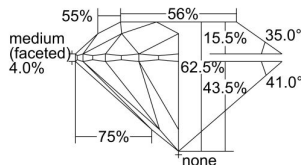

GIA®

FACSIMILE

GIA REPORT 1399514272

Verify this report at GIA.edu

GIA NATURAL DIAMOND DOSSIER®

September 03, 2021
GIA Report Number 1399514272
Shape and Cutting Style ..... Round Brilliant
Measurements ..... 4.94 - 4.96 x 3.10 mm

GRADING RESULTS

Carat Weight ..... 0.46 carat
Color Grade ..... E
Clarity Grade VS2
Cut Grade ..... Excellent

ADDITIONAL GRADING INFORMATION

Polish ..... Excellent
Symmetry ..... Excellent
Fluorescence ..... None
Clarity Characteristics ..... Crystal
Inscription(s): GIA 1399514272

PROPORTIONS

Profile to actual proportions

GRADING SCALES

GIA COLOR SCALE	GIA CLARITY SCALE	GIA CUT SCALE	
D	FLAWLESS	EXCELLENT	
E	INTERNALLY FLAWLESS		
F		VVS₁	VERY GOOD
G	VVS₂		
H	VS₁	GOOD	
I	VS₂		
J	SI₁	FAIR	
K	SI₂		
L	I₁	POOR	
M	I₂		
N	I₃		
O			
P			
Q			
R			
S			
T			
U			
V			
W			
X			
Y			
Z