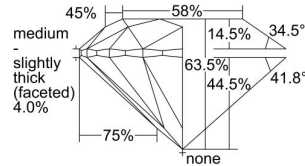

GIA®

FACSIMILE

GIA REPORT 1399546438

Verify this report at GIA.edu

GIA NATURAL DIAMOND DOSSIER®

July 20, 2021
GIA Report Number 1399546438
Shape and Cutting Style ..... Round Brilliant
Measurements ..... 5.03 - 5.06 x 3.20 mm

GRADING RESULTS

Carat Weight ..... 0.50 carat
Color Grade ..... F
Clarity Grade VS1
Cut Grade ..... Excellent

ADDITIONAL GRADING INFORMATION

Polish ..... Excellent
Symmetry ..... Excellent
Fluorescence ..... None
Clarity Characteristics ..... Cloud
Inscription(s): GIA 1399546438

PROPORTIONS

Profile to actual proportions

GRADING SCALES

GIA COLOR SCALE	GIA CLARITY SCALE	GIA CUT SCALE	
D	FLAWLESS	EXCELLENT	
E	INTERNALLY FLAWLESS		
F		VVS₁	VERY GOOD
G	VVS₂		
H	VS₁	GOOD	
I	VS₂		
J	SI₁	FAIR	
K	SI₂		
L	I₁	POOR	
M	I₂		
N	I₃		
O			
P			
Q			
R			
S			
T			
U			
V			
W			
X			
Y			
Z