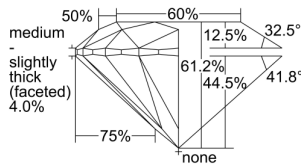

GIA®

FACSIMILE

GIA REPORT 1399639556

Verify this report at GIA.edu

GIA NATURAL DIAMOND DOSSIER®

September 02, 2021
GIA Report Number 1399639556
Shape and Cutting Style ..... Round Brilliant
Measurements ..... 4.33 - 4.36 x 2.66 mm

GRADING RESULTS

Carat Weight ..... 0.30 carat
Color Grade ..... H
Clarity Grade VVS2
Cut Grade ..... Excellent

ADDITIONAL GRADING INFORMATION

Polish ..... Excellent
Symmetry ..... Excellent
Fluorescence ..... Medium Blue
Clarity Characteristics..... Pinpoint, Indented Natural
Inspection(s): GIA 1399639556

PROPORTIONS

Profile to actual proportions

GRADING SCALES

GIA COLOR SCALE	GIA CLARITY SCALE	GIA CUT SCALE	
D	FLAWLESS	EXCELLENT	
E	INTERNALLY FLAWLESS		
F		VVS₁	VERY GOOD
G	VVS₂		
H	VS₁	GOOD	
I	VS₂		
J	SI₁	FAIR	
K	SI₂		
L	I₁	POOR	
M	I₂		
N	I₃		
O			
P			
Q			
R			
S			
T			
U			
V			
W			
X			
Y			
Z