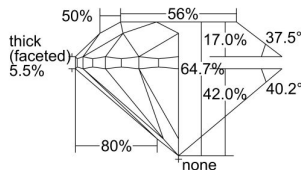

GIA®

FACSIMILE

GIA REPORT 1399672214

Verify this report at GIA.edu

GIA NATURAL DIAMOND DOSSIER®

August 02, 2021
GIA Report Number 1399672214
Shape and Cutting Style ..... Round Brilliant
Measurements ..... 4.91 - 4.95 x 3.19 mm

GRADING RESULTS

Carat Weight ..... 0.50 carat
Color Grade ..... E
Clarity Grade VS1
Cut Grade ..... Very Good

ADDITIONAL GRADING INFORMATION

Polish ..... Excellent
Symmetry ..... Excellent
Fluorescence ..... Faint
Clarity Characteristics..... Crystal, Cloud, Pinpoint
Inscription(s): GIA 1399672214

PROPORTIONS

Profile to actual proportions

GRADING SCALES

GIA COLOR SCALE	GIA CLARITY SCALE	GIA CUT SCALE	
D	FLAWLESS	EXCELLENT	
E	INTERNALLY FLAWLESS		
F		VVS₁	VERY GOOD
G	VVS₂		
H	VS₁	GOOD	
I	VS₂		
J	SI₁	FAIR	
K	SI₂		
L	I₁	POOR	
M	I₂		
N	I₃		
O			
P			
Q			
R			
S			
T			
U			
V			
W			
X			
Y			
Z