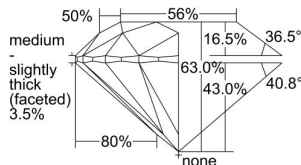

GIA®

FACSIMILE

GIA REPORT 1399736088

Verify this report at GIA.edu

GIA NATURAL DIAMOND DOSSIER®

August 04, 2021
GIA Report Number 1399736088
Shape and Cutting Style ..... Round Brilliant
Measurements ..... 4.68 - 4.69 x 2.95 mm

GRADING RESULTS

Carat Weight ..... 0.40 carat
Color Grade I
Clarity Grade S11
Cut Grade ..... Excellent

ADDITIONAL GRADING INFORMATION

Polish ..... Excellent
Symmetry ..... Excellent
Fluorescence ..... Faint
Clarity Characteristics ..... Cloud
Inscription(s): GIA 1399736088

PROPORTIONS

Profile to actual proportions

GRADING SCALES

GIA COLOR SCALE	GIA CLARITY SCALE	GIA CUT SCALE
COLOREDNESS D	FLAWLESS	EXCELLENT
E	INTERNALLY FLAWLESS	
F	VVS₁	VERY GOOD
G		
H	VVS₂	GOOD
I	VS₁	
J	VS₂	FAIR
K	SI₁	
L	SI₂	POOR
M	I₁	
N	I₂	
O	I₃	
P		
Q		
R		
S		
T		
U		
V		
W		
X		
Y		
Z