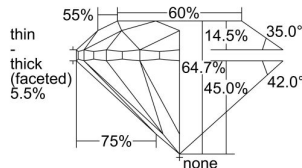

GIA®

FACSIMILE

GIA REPORT 1399752381

Verify this report at GIA.edu

GIA NATURAL DIAMOND DOSSIER®

August 02, 2021
GIA Report Number 1399752381
Shape and Cutting Style ..... Round Brilliant
Measurements ..... 4.12 - 4.24 x 2.70 mm

GRADING RESULTS

Carat Weight ..... 0.30 carat
Color Grade ..... F
Clarity Grade VS1
Cut Grade ..... Very Good

ADDITIONAL GRADING INFORMATION

Polish ..... Very Good
Symmetry ..... Good
Fluorescence ..... None
Clarity Characteristics..... Indented Natural, Cloud, Pinpoint
Inscription(s): GIA 1399752381

PROPORTIONS

Profile to actual proportions

GRADING SCALES

GIA COLOR SCALE	GIA CLARITY SCALE	GIA CUT SCALE	
COLOURLESS	FLAWLESS	EXCELLENT	
D	INTERNALLY FLAWLESS		
E	VVS₁	VERY GOOD	
F			
G	VVS₂		
H	VS₁	GOOD	
I			
J	VS₂		
NEAR COLOURLESS	SLIGHTLY INCLUDED	FAIR	
			SI₁
K	SI₂		
L	I₁	POOR	
M			
N	I₂		
O	I₃		
P			
VERY LIGHT			
Q			
R			
S			
T			
U			
VERY LIGHT			
V			
W			
X			
Y			
Z