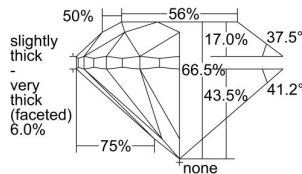

GIA®

FACSIMILE

GIA REPORT 1399771992

Verify this report at GIA.edu

GIA NATURAL DIAMOND DOSSIER®

September 17, 2021
GIA Report Number 1399771992
Shape and Cutting Style ..... Round Brilliant
Measurements ..... 5.43 - 5.49 x 3.63 mm

GRADING RESULTS

Carat Weight ..... 0.70 carat
Color Grade ..... H
Clarity Grade S11
Cut Grade ..... Good

ADDITIONAL GRADING INFORMATION

Polish ..... Very Good
Symmetry ..... Good
Fluorescence ..... Medium Blue
Clarity Characteristics ..... Crystal, Cloud
Inscription(s): GIA 1399771992

PROPORTIONS

Profile to actual proportions