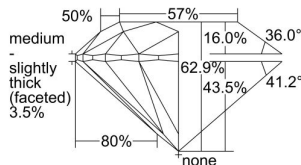

GIA®

FACSIMILE

GIA REPORT 1399841663

Verify this report at GIA.edu

GIA NATURAL DIAMOND DOSSIER®

August 11, 2021
GIA Report Number 1399841663
Shape and Cutting Style ..... Round Brilliant
Measurements ..... 4.73 - 4.76 x 2.98 mm

GRADING RESULTS

Carat Weight ..... 0.41 carat
Color Grade ..... F
Clarity Grade VS2
Cut Grade ..... Excellent

ADDITIONAL GRADING INFORMATION

Polish ..... Excellent
Symmetry ..... Excellent
Fluorescence ..... None
Clarity Characteristics ..... Crystal, Cloud
Inscription(s): GIA 1399841663

PROPORTIONS

Profile to actual proportions

GRADING SCALES

GIA COLOR SCALE

COLORLESS	D
	E
	F
	G
	H
	I
	J
NEAR COLORLESS	K
	L
Faint	M
	N
	O
	P
Very Light	Q
	R
	S
	T
	U
	V
Light	W
	X
	Y
	Z

GIA CLARITY SCALE

FLAWLESS	VERY VERY SLIGHTLY INCLUDED	VVS₁	
			VVS₂
INTERNALLY FLAWLESS	VERY SLIGHTLY INCLUDED	VS₁	
		VS₂	
SLIGHTLY INCLUDED	SLIGHTLY INCLUDED	SI₁	
		SI₂	
INCLUDED	INCLUDED	I₁	
		I₂	
		I₃	

GIA CUT SCALE

EXCELLENT	VERY GOOD	GOOD	FAIR	POOR