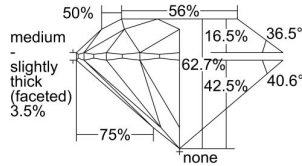

GIA®

FACSIMILE

GIA REPORT 1399924474

Verify this report at GIA.edu

GIA NATURAL DIAMOND DOSSIER®

August 13, 2021
GIA Report Number 1399924474
Shape and Cutting Style ..... Round Brilliant
Measurements ..... 6.02 - 6.04 x 3.78 mm

GRADING RESULTS

Carat Weight ..... 0.85 carat
Color Grade ..... K
Clarity Grade S11
Cut Grade ..... Excellent

ADDITIONAL GRADING INFORMATION

Polish ..... Excellent
Symmetry ..... Excellent
Fluorescence ..... None
Clarity Characteristics ..... Feather, Crystal
Inscription(s): GIA 1399924474

PROPORTIONS

Profile to actual proportions