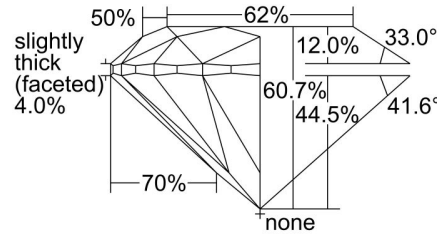

GIA NATURAL DIAMOND GRADING REPORT

August 26, 2021  
 GIA Report Number ..... 1399958204  
 Shape and Cutting Style ..... Round Brilliant  
 Measurements ..... 6.82 - 6.85 x 4.15 mm

GRADING RESULTS

Carat Weight ..... 1.20 carat  
 Color Grade ..... I  
 Clarity Grade ..... VVS1  
 Cut Grade ..... Excellent

ADDITIONAL GRADING INFORMATION

Polish ..... Excellent  
 Symmetry ..... Excellent  
 Fluorescence ..... None  
 Inscription(s): GIA 1399958204

PROPORTIONS

Profile to actual proportions

CLARITY CHARACTERISTICS

KEY TO SYMBOLS\*

- Pinpoint

\* Red symbols denote internal characteristics (inclusions). Green or black symbols denote external characteristics (blemishes). Diagram is an approximate representation of the diamond, and symbols shown indicate type, position, and approximate size of clarity characteristics. All clarity characteristics may not be shown. Details of finish are not shown.