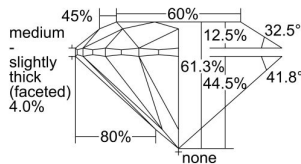

GIA®

FACSIMILE

GIA REPORT 1403078348

Verify this report at GIA.edu

GIA NATURAL DIAMOND DOSSIER®

August 24, 2021
GIA Report Number 1403078348
Shape and Cutting Style ..... Round Brilliant
Measurements ..... 5.11 - 5.12 x 3.14 mm

GRADING RESULTS

Carat Weight ..... 0.50 carat
Color Grade ..... F
Clarity Grade S11
Cut Grade ..... Excellent

ADDITIONAL GRADING INFORMATION

Polish ..... Excellent
Symmetry ..... Excellent
Fluorescence ..... None
Clarity Characteristics ..... Feather
Inscription(s): GIA 1403078348

PROPORTIONS

Profile to actual proportions

GRADING SCALES

GIA COLOR SCALE	GIA CLARITY SCALE	GIA CUT SCALE	
D	FLAWLESS	EXCELLENT	
E	INTERNALLY FLAWLESS		
F		VVS₁	VERY GOOD
G	VVS₂		
H	VS₁	GOOD	
I	VS₂		
J	S1₁	FAIR	
K	S1₂		
L	I₁	POOR	
M	I₂		
N	I₃		
O			
P			
Q			
R			
S			
T			
U			
V			
W			
X			
Y			
Z