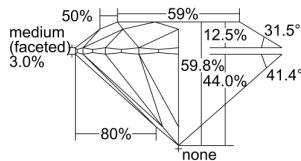

GIA®

FACSIMILE

GIA REPORT 1403121792

Verify this report at GIA.edu

GIA NATURAL DIAMOND DOSSIER®

August 30, 2021
GIA Report Number 1403121792
Shape and Cutting Style ..... Round Brilliant
Measurements ..... 6.20 - 6.22 x 3.72 mm

GRADING RESULTS

Carat Weight ..... 0.86 carat
Color Grade ..... D
Clarity Grade ..... Internally Flawless
Cut Grade ..... Excellent

ADDITIONAL GRADING INFORMATION

Polish ..... Excellent
Symmetry ..... Excellent
Fluorescence ..... Medium Blue
Clarity Characteristics..... Minor Details of Polish
Inspection(s): GIA 1403121792

PROPORTIONS

Profile to actual proportions

GRADING SCALES

GIA COLOR SCALE	GIA CLARITY SCALE	GIA CUT SCALE	
D	FLAWLESS	EXCELLENT	
E	INTERNALLY FLAWLESS		
F		VVS₁	VERY GOOD
G	VVS₂		
H	VS₁	GOOD	
I	VS₂		
J	SI₁	FAIR	
K	SI₂		
L	I₁	POOR	
M			
N			
O	I₂		
P			
Q	I₃		
R			
S			
T			
U			
V			
W			
X			
Y			
Z