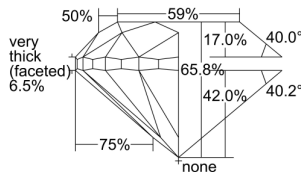

GIA®

FACSIMILE

GIA REPORT 1403167823

Verify this report at GIA.edu

GIA NATURAL DIAMOND DOSSIER®

August 31, 2021
GIA Report Number 1403167823
Shape and Cutting Style ..... Round Brilliant
Measurements ..... 5.87 - 5.92 x 3.88 mm

GRADING RESULTS

Carat Weight ..... 0.90 carat
Color Grade ..... J
Clarity Grade VVS2
Cut Grade ..... Good

ADDITIONAL GRADING INFORMATION

Polish ..... Excellent
Symmetry ..... Excellent
Fluorescence ..... None
Clarity Characteristics..... Cloud, Needle, Pinpoint
Inscription(s): GIA 1403167823

PROPORTIONS

Profile to actual proportions

GRADING SCALES

GIA COLOR SCALE

COLORLESS	D
	E
	F
	G
	H
	I
	J
NEAR COLORLESS	K
	L
Faint	M
	N
	O
	P
Very Light	Q
	R
	S
	T
	U
	V
	W
	X
	Y
Light	Z

GIA CLARITY SCALE

FLAWLESS	VERY VERY SLIGHTLY INCLUDED	VVS₁	
			VVS₂
INTERNALLY FLAWLESS	VERY SLIGHTLY INCLUDED	VS₁	
		VS₂	
SLIGHTLY INCLUDED	SLIGHTLY INCLUDED	SI₁	
		SI₂	
INCLUDED	INCLUDED	I₁	
		I₂	
		I₃	

GIA CUT SCALE

EXCELLENT	VERY GOOD	GOOD	FAIR	POOR