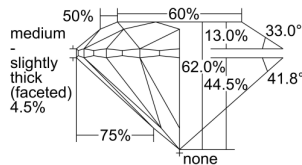

GIA®

FACSIMILE

GIA REPORT 1403246404

Verify this report at GIA.edu

GIA NATURAL DIAMOND DOSSIER®

September 07, 2021
GIA Report Number **1403246404**
Shape and Cutting Style ..... **Round Brilliant**
Measurements ..... **4.27 - 4.30 x 2.66 mm**

GRADING RESULTS

Carat Weight ..... **0.30 carat**
Color Grade ..... **F**
Clarity Grade **S11**
Cut Grade ..... **Excellent**

ADDITIONAL GRADING INFORMATION

Polish ..... **Excellent**
Symmetry ..... **Excellent**
Fluorescence ..... **None**
Clarity Characteristics..... **Crystal, Feather, Cloud**
Inscription(s): **GIA 1403246404**

PROPORTIONS

Profile to actual proportions

GRADING SCALES

GIA COLOR SCALE	GIA CLARITY SCALE	GIA CUT SCALE	
D	FLAWLESS	EXCELLENT	
E	INTERNALLY FLAWLESS		
F		VVS₁	VERY GOOD
G	VVS₂		
H	VS₁	GOOD	
I	VS₂		
J	S1₁	FAIR	
K	S1₂		
L	I₁	POOR	
M	I₂		
N	I₃		
O			
P			
Q			
R			
S			
T			
U			
V			
W			
X			
Y			
Z