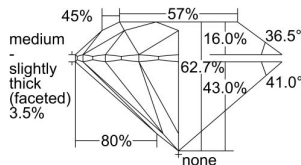

GIA®

FACSIMILE

GIA REPORT 1403292662

Verify this report at GIA.edu

GIA NATURAL DIAMOND DOSSIER®

September 13, 2021
GIA Report Number 1403292662
Shape and Cutting Style ..... Round Brilliant
Measurements ..... 3.73 - 3.76 x 2.35 mm

GRADING RESULTS

Carat Weight ..... 0.20 carat
Color Grade ..... E
Clarity Grade VS2
Cut Grade ..... Excellent

ADDITIONAL GRADING INFORMATION

Polish ..... Excellent
Symmetry ..... Excellent
Fluorescence ..... None
Clarity Characteristics ..... Cloud, Crystal
Inscription(s): GIA 1403292662

PROPORTIONS

Profile to actual proportions

GRADING SCALES

GIA COLOR SCALE	GIA CLARITY SCALE	GIA CUT SCALE	
D	FLAWLESS	EXCELLENT	
E	INTERNALLY FLAWLESS		
F		VVS₁	VERY GOOD
G	VVS₂		
H	VS₁	GOOD	
I	VS₂		
J	SI₁	FAIR	
K	SI₂		
L	I₁	POOR	
M	I₂		
N	I₃		
O			
P			
Q			
R			
S			
T			
U			
V			
W			
X			
Y			
Z