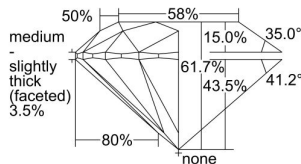

GIA®

FACSIMILE

GIA REPORT 1403414555

Verify this report at GIA.edu

GIA NATURAL DIAMOND DOSSIER®

September 17, 2021
GIA Report Number 1403414555
Shape and Cutting Style ..... Round Brilliant
Measurements ..... 4.48 - 4.50 x 2.77 mm

GRADING RESULTS

Carat Weight ..... 0.34 carat
Color Grade ..... E
Clarity Grade S11
Cut Grade ..... Excellent

ADDITIONAL GRADING INFORMATION

Polish ..... Excellent
Symmetry ..... Excellent
Fluorescence ..... None
Clarity Characteristics ..... Cloud, Crystal, Feather
Inscription(s): GIA 1403414555

PROPORTIONS

Profile to actual proportions

GRADING SCALES

GIA COLOR SCALE	GIA CLARITY SCALE	GIA CUT SCALE	
D	FLAWLESS	EXCELLENT	
E	INTERNALLY FLAWLESS		
F		VVS₁	VERY GOOD
G	VVS₂		
H	VS₁	GOOD	
I	VS₂		
J	S1₁	FAIR	
K	S1₂		
L	I₁	POOR	
M	I₂		
N	I₃		
O			
P			
Q			
R			
S			
T			
U			
V			
W			
X			
Y			
Z