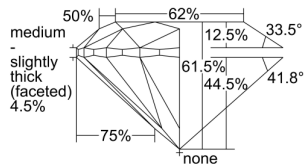

GIA®

FACSIMILE

GIA REPORT 1403528426

Verify this report at GIA.edu

GIA NATURAL DIAMOND DOSSIER®

September 24, 2021
GIA Report Number 1403528426
Shape and Cutting Style ..... Round Brilliant
Measurements ..... 4.36 - 4.39 x 2.69 mm

GRADING RESULTS

Carat Weight ..... 0.32 carat
Color Grade ..... J
Clarity Grade S11
Cut Grade ..... Excellent

ADDITIONAL GRADING INFORMATION

Polish ..... Excellent
Symmetry ..... Excellent
Fluorescence ..... None
Clarity Characteristics ..... Crystal, Cloud
Inscription(s): GIA 1403528426

PROPORTIONS

Profile to actual proportions

GRADING SCALES

GIA COLOR SCALE	GIA CLARITY SCALE	GIA CUT SCALE	
D	FLAWLESS	EXCELLENT	
E	INTERNALLY FLAWLESS		
F		VVS₁	VERY GOOD
G	VVS₂		
H	VS₁	GOOD	
I	VS₂		
J	S1₁	FAIR	
K	S1₂		
L	I₁	POOR	
M	I₂		
N	I₃		
O			
P			
Q			
R			
S			
T			
U			
V			
W			
X			
Y			
Z