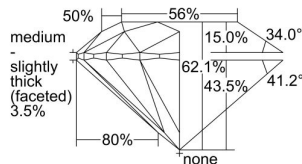

GIA®

FACSIMILE

GIA REPORT 1403530004

Verify this report at GIA.edu

GIA NATURAL DIAMOND DOSSIER®

September 23, 2021
GIA Report Number 1403530004
Shape and Cutting Style ..... Round Brilliant
Measurements ..... 5.13 - 5.15 x 3.19 mm

GRADING RESULTS

Carat Weight ..... 0.51 carat
Color Grade ..... D
Clarity Grade S11
Cut Grade ..... Excellent

ADDITIONAL GRADING INFORMATION

Polish ..... Excellent
Symmetry ..... Excellent
Fluorescence ..... Faint
Clarity Characteristics ..... Crystal, Feather
Inscription(s): GIA 1403530004

PROPORTIONS

Profile to actual proportions

GRADING SCALES

GIA COLOR SCALE	GIA CLARITY SCALE	GIA CUT SCALE	
D	FLAWLESS	EXCELLENT	
E	INTERNALLY FLAWLESS		
F		VVS₁	VERY GOOD
G	VVS₂		
H	VS₁	GOOD	
I	VS₂		
J	S1₁	FAIR	
K	S1₂		
L	I₁	POOR	
M	I₂		
N	I₃		
O			
P			
Q			
R			
S			
T			
U			
V			
W			
X			
Y			
Z