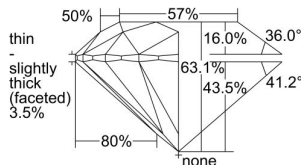

GIA®

FACSIMILE

GIA REPORT 1403594116

Verify this report at GIA.edu

GIA NATURAL DIAMOND DOSSIER®

October 08, 2021
GIA Report Number 1403594116
Shape and Cutting Style ..... Round Brilliant
Measurements ..... 4.23 - 4.28 x 2.68 mm

GRADING RESULTS

Carat Weight ..... 0.30 carat
Color Grade ..... K
Clarity Grade VS2
Cut Grade ..... Excellent

ADDITIONAL GRADING INFORMATION

Polish ..... Excellent
Symmetry ..... Very Good
Fluorescence ..... None
Clarity Characteristics ..... Cloud, Cavity
Inscription(s): GIA 1403594116

PROPORTIONS

Profile to actual proportions

GRADING SCALES

GIA COLOR SCALE	GIA CLARITY SCALE	GIA CUT SCALE	
D	FLAWLESS	EXCELLENT	
E	INTERNALLY FLAWLESS		
F		VVS₁	VERY GOOD
G	VVS₂		
H	VS₁	GOOD	
I	VS₂		
J	SI₁	FAIR	
K	SI₂		
L	I₁	POOR	
M	I₂		
N	I₃		
O			
P			
Q			
R			
S			
T			
U			
V			
W			
X			
Y			
Z