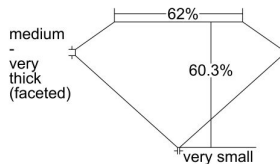

GIA®

FACSIMILE

GIA REPORT 1403595678

Verify this report at GIA.edu

GIA NATURAL DIAMOND DOSSIER®

September 30, 2021
GIA Report Number 1403595678
Shape and Cutting Style ..... Heart Brilliant
Measurements ..... 3.95 x 4.53 x 2.73 mm

GRADING RESULTS

Carat Weight ..... 0.29 carat
Color Grade ..... E
Clarity Grade SI1

ADDITIONAL GRADING INFORMATION

Polish ..... Very Good
Symmetry ..... Good
Fluorescence ..... None
Clarity Characteristics ..... Feather
Inscription(s): GIA 1403595678

PROPORTIONS

Profile not to actual proportions

GRADING SCALES

GIA COLOR SCALE		GIA CLARITY SCALE			
COLORLESS	D	VERY VERY SLIGHTLY INCLUDED	FLAWLESS		
	E		INTERNALLY FLAWLESS		
	F	VERY SLIGHTLY INCLUDED	VVS₁		
	G		VVS₂		
	H		VS₁		
	NEAR COLORLESS	I	SLIGHTLY INCLUDED	VS₂	
		J		SI₁	
		FAINT	K	INCLUDED	SI₂
			L		I₁
	M		I₂		
VERT LIGHT	N		INCLUDED	I₃	
	O				
	P				
	LIGHT		Q		
			R		
		S			
T					
U					
V					
W					
X					
Y					
Z