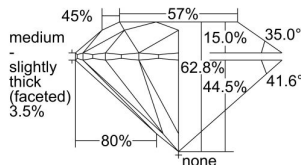

GIA®

FACSIMILE

GIA REPORT 1403622639

Verify this report at GIA.edu

GIA NATURAL DIAMOND DOSSIER®

October 11, 2021
GIA Report Number 1403622639
Shape and Cutting Style ..... Round Brilliant
Measurements ..... 5.26 - 5.29 x 3.31 mm

GRADING RESULTS

Carat Weight ..... 0.56 carat
Color Grade ..... E
Clarity Grade VS2
Cut Grade ..... Excellent

ADDITIONAL GRADING INFORMATION

Polish ..... Excellent
Symmetry ..... Excellent
Fluorescence ..... None
Clarity Characteristics ..... Crystal, Cloud
Inscription(s): GIA 1403622639

PROPORTIONS

Profile to actual proportions

GRADING SCALES

GIA COLOR SCALE

COLORED	D
	E
	F
	G
	H
	I
	J
NEAR COLORLESS	K
	L
	M
	N
	O
	P
	Q
	R
	S
	T
	U
	V
	W
	X
	Y
	Z

GIA CLARITY SCALE

FLAWLESS	VERY VERY SLIGHTLY INCLUDED	VS₁	VS₂	SI₁	SI₂	I₁	I₂	I₃	
									FLAWLESS
INTERNALLY FLAWLESS	VERY SLIGHTLY INCLUDED	VS₁	VS₂	SI₁	SI₂	I₁	I₂	I₃	

GIA CUT SCALE

EXCELLENT
VERY GOOD
GOOD
FAIR
POOR