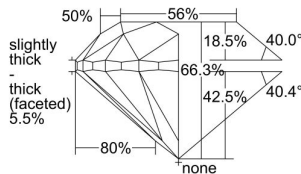

GIA®

FACSIMILE

GIA REPORT 1403634121

Verify this report at GIA.edu

GIA NATURAL DIAMOND DOSSIER®

October 27, 2021
GIA Report Number 1403634121
Shape and Cutting Style ..... Round Brilliant
Measurements ..... 4.11 - 4.17 x 2.75 mm

GRADING RESULTS

Carat Weight ..... 0.30 carat
Color Grade ..... F
Clarity Grade S11
Cut Grade ..... Good

ADDITIONAL GRADING INFORMATION

Polish ..... Excellent
Symmetry ..... Very Good
Fluorescence ..... None
Clarity Characteristics ..... Cloud
Inscription(s): GIA 1403634121

PROPORTIONS

Profile to actual proportions

GRADING SCALES

GIA COLOR SCALE

COLOURESS	D
	E
	F
	G
	H
	I
	J
NEAR COLOURESS	K
	L
FAIN	M
	N
	O
	P
VERY FAINT	Q
	R
	S
	T
	U
	V
	W
	X
	Y
LIGHT	Z

GIA CLARITY SCALE

VERY VERY SLIGHTLY INCLUDED	FLAWLESS
	INTERNALLY FLAWLESS
VERY SLIGHTLY INCLUDED	VVS₁
	VVS₂
SLIGHTLY INCLUDED	VS₁
	VS₂
INCLUDED	I₁
	I₂
	I₃

GIA CUT SCALE

EXCELLENT
VERY GOOD
GOOD
FAIR
POOR