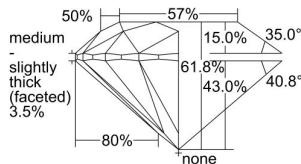

GIA®

FACSIMILE

GIA REPORT 1403748016

Verify this report at GIA.edu

GIA NATURAL DIAMOND DOSSIER®

November 10, 2021
GIA Report Number 1403748016
Shape and Cutting Style ..... Round Brilliant
Measurements ..... 5.46 - 5.49 x 3.39 mm

GRADING RESULTS

Carat Weight ..... 0.62 carat
Color Grade I
Clarity Grade S11
Cut Grade ..... Excellent

ADDITIONAL GRADING INFORMATION

Polish ..... Excellent
Symmetry ..... Excellent
Fluorescence ..... Faint
Clarity Characteristics ..... Cloud, Feather
Inscription(s): GIA 1403748016

PROPORTIONS

Profile to actual proportions