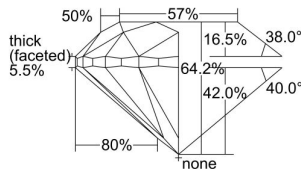

GIA®

FACSIMILE

GIA REPORT 1403769276

Verify this report at GIA.edu

GIA NATURAL DIAMOND DOSSIER®

November 10, 2021
GIA Report Number 1403769276
Shape and Cutting Style ..... Round Brilliant
Measurements ..... 5.00 - 5.02 x 3.21 mm

GRADING RESULTS

Carat Weight ..... 0.52 carat
Color Grade ..... J
Clarity Grade VS1
Cut Grade ..... Very Good

ADDITIONAL GRADING INFORMATION

Polish ..... Excellent
Symmetry ..... Excellent
Fluorescence ..... None
Clarity Characteristics ..... Cloud, Crystal, Feather
Inscription(s): GIA 1403769276

PROPORTIONS

Profile to actual proportions

GRADING SCALES

GIA COLOR SCALE	GIA CLARITY SCALE	GIA CUT SCALE
COLOURLESS	FLAWLESS	EXCELLENT
E	INTERNALLY FLAWLESS	
F	VVS₁	VERY GOOD
G		
H	VVS₂	GOOD
I	VS₁	
J	VS₂	FAIR
K	SI₁	
L	SI₂	POOR
M	I₁	
N	I₂	
O	I₃	
P		
Q		
R		
S		
T		
U		
V		
W		
X		
Y		
Z