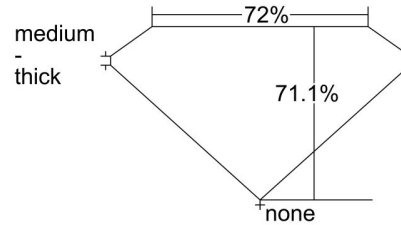

GIA NATURAL DIAMOND GRADING REPORT

October 18, 2021
 GIA Report Number 1403793568
 Shape and Cutting Style **Square Modified Brilliant**
 Measurements 6.20 x 6.10 x 4.34 mm

GRADING RESULTS

Carat Weight 1.37 carat
 Color Grade **F**
 Clarity Grade **VS2**

PROPORTIONS

Profile not to actual proportions

CLARITY CHARACTERISTICS

KEY TO SYMBOLS*

-  Feather
-  Natural
-  Twinning Wisp
-  Needle
-  Indented Natural

* Red symbols denote internal characteristics (inclusions). Green or black symbols denote external characteristics (blemishes). Diagram is an approximate representation of the diamond, and symbols shown indicate type, position, and approximate size of clarity characteristics. All clarity characteristics may not be shown. Details of finish are not shown.