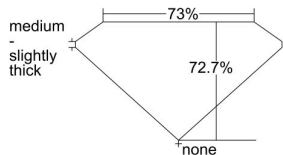

GIA®

FACSIMILE

GIA REPORT 1403993159

Verify this report at GIA.edu

GIA NATURAL DIAMOND DOSSIER®

November 29, 2021
GIA Report Number 1403993159
Shape and Cutting Style ..... Square Modified Brilliant
Measurements ..... 4.53 x 4.46 x 3.24 mm

GRADING RESULTS

Carat Weight ..... 0.50 carat
Color Grade ..... F
Clarity Grade VS2

ADDITIONAL GRADING INFORMATION

Polish ..... Excellent
Symmetry ..... Good
Fluorescence ..... None
Clarity Characteristics ..... Cloud, Feather, Cavity
Inscription(s): GIA 1403993159

PROPORTIONS

Profile not to actual proportions

GRADING SCALES

GIA COLOR SCALE		GIA CLARITY SCALE			
COLORLESS	D	VERY VERY SLIGHTLY INCLUDED	FLAWLESS		
	E		INTERNALLY FLAWLESS		
	F	VERY SLIGHTLY INCLUDED	VVS₁		
	G		VVS₂		
	H		VS₁		
	NEAR COLORLESS	I	SLIGHTLY INCLUDED	VS₂	
		J		SI₁	
		FAINT	K	INCLUDED	SI₂
			L		I₁
			M		I₂
VERTICALLY LIGHT	N	LIGHT	I₃		
	O				
	P				
	Q				
	R