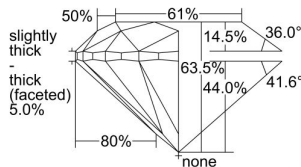

GIA®

FACSIMILE

GIA REPORT 1405065836

Verify this report at GIA.edu

GIA NATURAL DIAMOND DOSSIER®

August 26, 2021
GIA Report Number 1405065836
Shape and Cutting Style ..... Round Brilliant
Measurements ..... 5.55 - 5.61 x 3.54 mm

GRADING RESULTS

Carat Weight ..... 0.70 carat
Color Grade ..... E
Clarity Grade VS1
Cut Grade ..... Very Good

ADDITIONAL GRADING INFORMATION

Polish ..... Very Good
Symmetry ..... Very Good
Fluorescence ..... None
Clarity Characteristics..... Indented Natural, Pinpoint
Inscription(s): GIA 1405065836

PROPORTIONS

Profile to actual proportions

GRADING SCALES

GIA COLOR SCALE	GIA CLARITY SCALE	GIA CUT SCALE	
D	FLAWLESS	EXCELLENT	
E	INTERNALLY FLAWLESS		
F		VVS₁	VERY GOOD
G	VVS₂		
H	VS₁	GOOD	
I	VS₂		
J	SI₁	FAIR	
K	SI₂		
L	I₁	POOR	
M			
N			
O	I₂		
P			
Q	I₃		
R			
S			
T			
U			
V			
W			
X			
Y			
Z