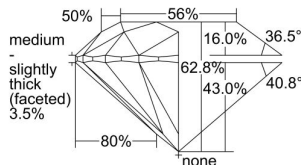

GIA®

FACSIMILE

GIA REPORT 1405156728

Verify this report at GIA.edu

GIA NATURAL DIAMOND DOSSIER®

August 30, 2021
GIA Report Number 1405156728
Shape and Cutting Style ..... Round Brilliant
Measurements ..... 5.37 - 5.39 x 3.38 mm

GRADING RESULTS

Carat Weight ..... 0.60 carat
Color Grade ..... F
Clarity Grade VS1
Cut Grade ..... Excellent

ADDITIONAL GRADING INFORMATION

Polish ..... Excellent
Symmetry ..... Excellent
Fluorescence ..... Medium Blue
Clarity Characteristics..... Cloud, Pinpoint, Indented Natural
Inscription(s): GIA 1405156728

PROPORTIONS

Profile to actual proportions

GRADING SCALES

GIA COLOR SCALE	GIA CLARITY SCALE	GIA CUT SCALE	
D	FLAWLESS	EXCELLENT	
E	INTERNALLY FLAWLESS		
F		VVS₁	VERY GOOD
G	VVS₂		
H	VS₁	GOOD	
I	VS₂		
J	SI₁	FAIR	
K	SI₂		
L	I₁	POOR	
M			
N			
O	I₂		
P			
Q			
R	I₃		
S			
T			
U			
V			
W			
X			
Y			
Z