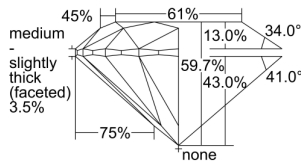

GIA®

FACSIMILE

GIA REPORT 1405403912

Verify this report at GIA.edu

GIA NATURAL DIAMOND DOSSIER®

September 17, 2021
GIA Report Number 1405403912
Shape and Cutting Style ..... Round Brilliant
Measurements ..... 4.09 - 4.12 x 2.45 mm

GRADING RESULTS

Carat Weight ..... 0.25 carat
Color Grade ..... E
Clarity Grade VS1
Cut Grade ..... Excellent

ADDITIONAL GRADING INFORMATION

Polish ..... Excellent
Symmetry ..... Excellent
Fluorescence ..... None
Clarity Characteristics ..... Crystal, Cloud, Pinpoint
Inscription(s): GIA 1405403912

PROPORTIONS

Profile to actual proportions

GRADING SCALES

GIA COLOR SCALE	GIA CLARITY SCALE	GIA CUT SCALE
D	FLAWLESS	EXCELLENT
E	FLAWLESS	
F	INTERNALLY FLAWLESS	VERY GOOD
G	FLAWLESS	
H	VVS₁	GOOD
I	VVS₂	
J	VS₁	FAIR
K	VS₂	
L	SI₁	POOR
M	SI₂	
N	I₁	
O	I₂	
P	I₃	
Q		
R		
S		
T		
U		
V		
W		
X		
Y		
Z