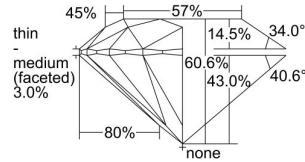

GIA®

FACSIMILE

GIA REPORT 1405527590

Verify this report at GIA.edu

GIA NATURAL DIAMOND DOSSIER®

September 24, 2021
GIA Report Number 1405527590
Shape and Cutting Style ..... Round Brilliant
Measurements ..... 4.80 - 4.82 x 2.92 mm

GRADING RESULTS

Carat Weight ..... 0.41 carat
Color Grade ..... J
Clarity Grade VS1
Cut Grade ..... Excellent

ADDITIONAL GRADING INFORMATION

Polish ..... Excellent
Symmetry ..... Excellent
Fluorescence ..... Faint
Clarity Characteristics ..... Crystal, Cloud, Needle, Pinpoint
Inscription(s): GIA 1405527590

PROPORTIONS

Profile to actual proportions

GRADING SCALES

GIA COLOR SCALE	GIA CLARITY SCALE	GIA CUT SCALE	
D	FLAWLESS	EXCELLENT	
E	INTERNALLY FLAWLESS		
F		VVS₁	VERY GOOD
G	VVS₂		
H	VS₁	GOOD	
I	VS₂		
J	SI₁	FAIR	
K	SI₂		
L	I₁	POOR	
M	I₂		
N	I₃		
O			
P			
Q			
R			
S			
T			
U			
V			
W			
X			
Y			
Z