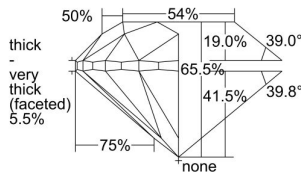

GIA®

FACSIMILE

GIA REPORT 1405586760

Verify this report at GIA.edu

GIA NATURAL DIAMOND DOSSIER®

October 14, 2021
GIA Report Number 1405586760
Shape and Cutting Style ..... Round Brilliant
Measurements ..... 4.12 - 4.15 x 2.71 mm

GRADING RESULTS

Carat Weight ..... 0.30 carat
Color Grade ..... H
Clarity Grade VVS2
Cut Grade ..... Good

ADDITIONAL GRADING INFORMATION

Polish ..... Very Good
Symmetry ..... Very Good
Fluorescence ..... Faint
Clarity Characteristics..Cloud, Needle, Indented Natural, Pinpoint
Inscription(s): GIA 1405586760

PROPORTIONS

Profile to actual proportions

GRADING SCALES

GIA COLOR SCALE	GIA CLARITY SCALE	GIA CUT SCALE
COLOURLESS	FLAWLESS	EXCELLENT
D	INTERNALLY FLAWLESS	
E	VVS₁	VERY GOOD
F		
G	VS₁	GOOD
H		
I	SI₁	FAIR
J		
K	I₁	POOR
L		
M	I₂	
N		
O	I₃	
P		
Q		
R		
S		
T		
U		
V		
W		
X		
Y		
Z