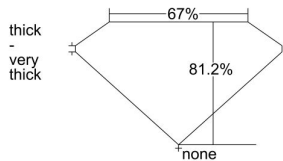

GIA®

FACSIMILE

GIA REPORT 1405756801

Verify this report at GIA.edu

GIA NATURAL DIAMOND DOSSIER®

October 21, 2021
GIA Report Number 1405756801
Shape and Cutting Style ..... Square Modified Brilliant
Measurements ..... 4.15 x 4.08 x 3.32 mm

GRADING RESULTS

Carat Weight ..... 0.50 carat
Color Grade I
Clarity Grade VS1

ADDITIONAL GRADING INFORMATION

Polish ..... Very Good
Symmetry ..... Very Good
Fluorescence ..... None
Clarity Characteristics ..... Cloud, Feather, Pinpoint
Inscription(s): GIA 1405756801

PROPORTIONS

Profile not to actual proportions

GRADING SCALES

GIA COLOR SCALE		GIA CLARITY SCALE			
COLORLESS	D	VERY VERY SLIGHTLY INCLUDED	FLAWLESS		
	E		INTERNALLY FLAWLESS		
	F	VERY SLIGHTLY INCLUDED	VVS₁		
	G		VVS₂		
	H		VS₁		
	NEAR COLORLESS	I	SLIGHTLY INCLUDED	VS₂	
		J		SI₁	
		FAINT	K	INCLUDED	SI₂
			L		I₁
			M		I₂
VERT LIGHT	N	LIGHT	I₃		
	O				
	P				
	Q				
	R