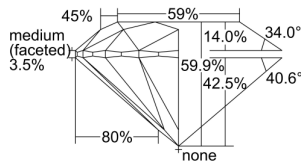

GIA®

FACSIMILE

GIA REPORT 1405907856

Verify this report at GIA.edu

GIA NATURAL DIAMOND DOSSIER®

December 09, 2021
GIA Report Number 1405907856
Shape and Cutting Style ..... Round Brilliant
Measurements ..... 3.74 - 3.76 x 2.25 mm

GRADING RESULTS

Carat Weight ..... 0.19 carat
Color Grade ..... D
Clarity Grade VS2
Cut Grade ..... Excellent

ADDITIONAL GRADING INFORMATION

Polish ..... Very Good
Symmetry ..... Excellent
Fluorescence ..... None
Clarity Characteristics ..... Feather
Inscription(s): GIA 1405907856

PROPORTIONS

Profile to actual proportions

GRADING SCALES

GIA COLOR SCALE	GIA CLARITY SCALE	GIA CUT SCALE	
D	FLAWLESS	EXCELLENT	
E	INTERNALLY FLAWLESS		
F		VVS₁	VERY GOOD
G	VVS₂		
H	VS₁	GOOD	
I	VS₂		
J	SI₁	FAIR	
K	SI₂		
L	I₁	POOR	
M	I₂		
N	I₃		
O			
P			
Q			
R			
S			
T			
U			
V			
W			
X			
Y			
Z