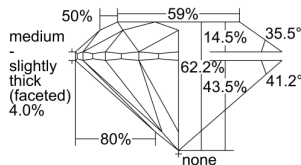

GIA®

FACSIMILE

GIA REPORT 1405960401

Verify this report at GIA.edu

GIA NATURAL DIAMOND DOSSIER®

October 25, 2021
GIA Report Number 1405960401
Shape and Cutting Style ..... Round Brilliant
Measurements ..... 4.46 - 4.49 x 2.78 mm

GRADING RESULTS

Carat Weight ..... 0.34 carat
Color Grade ..... E
Clarity Grade VS1
Cut Grade ..... Excellent

ADDITIONAL GRADING INFORMATION

Polish ..... Excellent
Symmetry ..... Excellent
Fluorescence ..... None
Clarity Characteristics ..... Cloud, Crystal
Inscription(s): GIA 1405960401

PROPORTIONS

Profile to actual proportions

GRADING SCALES

GIA COLOR SCALE	GIA CLARITY SCALE	GIA CUT SCALE	
D	FLAWLESS	EXCELLENT	
E	INTERNALLY FLAWLESS		
F		VVS₁	VERY GOOD
G	VVS₂		
H	VS₁	GOOD	
I	VS₂		
J	SI₁	FAIR	
K	SI₂		
L	I₁	POOR	
M	I₂		
N	I₃		
O			
P			
Q			
R			
S			
T			
U			
V			
W			
X			
Y			
Z