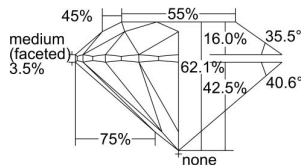

GIA®

FACSIMILE

GIA REPORT 1405984449

Verify this report at GIA.edu

GIA NATURAL DIAMOND DOSSIER®

December 09, 2021
GIA Report Number **1405984449**
Shape and Cutting Style ..... **Round Brilliant**
Measurements ..... **3.84 - 3.85 x 2.39 mm**

GRADING RESULTS

Carat Weight ..... **0.21 carat**
Color Grade ..... **D**
Clarity Grade **VVS2**
Cut Grade ..... **Excellent**

ADDITIONAL GRADING INFORMATION

Polish ..... **Excellent**
Symmetry ..... **Excellent**
Fluorescence ..... **Faint**
Clarity Characteristics ..... **Pinpoint**
Inscription(s): **GIA 1405984449**

PROPORTIONS

Profile to actual proportions

GRADING SCALES

GIA COLOR SCALE	GIA CLARITY SCALE	GIA CUT SCALE	
D	FLAWLESS	EXCELLENT	
E	INTERNALLY FLAWLESS		
F		VVS₁	VERY GOOD
G	VVS₂		
H	VS₁	GOOD	
I	VS₂		
J	SI₁	FAIR	
K	SI₂		
L	I₁	POOR	
M	I₂		
N	I₃		
O			
P			
Q			
R			
S			
T			
U			
V			
W			
X			
Y			
Z