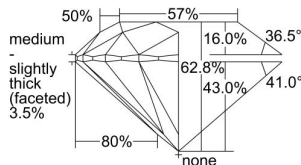

GIA®

FACSIMILE

GIA REPORT 1407072572

Verify this report at GIA.edu

GIA NATURAL DIAMOND DOSSIER®

August 26, 2021
GIA Report Number **1407072572**
Shape and Cutting Style ..... **Round Brilliant**
Measurements ..... **4.34 - 4.37 x 2.74 mm**

GRADING RESULTS

Carat Weight ..... **0.32 carat**
Color Grade ..... **H**
Clarity Grade **S11**
Cut Grade ..... **Excellent**

ADDITIONAL GRADING INFORMATION

Polish ..... **Excellent**
Symmetry ..... **Excellent**
Fluorescence ..... **Strong Blue**
Clarity Characteristics ..... **Crystal**
Inscription(s): **GIA 1407072572**

PROPORTIONS

Profile to actual proportions

GRADING SCALES

GIA COLOR SCALE

COLORED	D
	E
	F
	G
	H
	I
	J
NEAR COLORLESS	K
	L
	M
	N
	O
	P
	Q
	R
	S
	T
	U
	V
	W
	X
	Y
	Z

GIA CLARITY SCALE

FLAWLESS	VERY VERY SLIGHTLY INCLUDED	VVS₁	VVS₂	VS₁	VS₂	S1₁	S1₂	I₁	I₂	I₃	
											INTERNAL FLAWLESS

GIA CUT SCALE

EXCELLENT
VERY GOOD
GOOD
FAIR
POOR