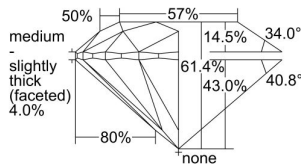

GIA®

FACSIMILE

GIA REPORT 1407560435

Verify this report at GIA.edu

GIA NATURAL DIAMOND DOSSIER®

December 20, 2021
GIA Report Number **1407560435**
Shape and Cutting Style ..... **Round Brilliant**
Measurements ..... **5.40 - 5.46 x 3.33 mm**

GRADING RESULTS

Carat Weight ..... **0.60 carat**
Color Grade ..... **I**
Clarity Grade **VVS2**
Cut Grade ..... **Excellent**

ADDITIONAL GRADING INFORMATION

Polish ..... **Excellent**
Symmetry ..... **Excellent**
Fluorescence ..... **None**
Clarity Characteristics..... **Cloud, Pinpoint, Surface Graining**
Inscription(s): **GIA 1407560435**

PROPORTIONS

Profile to actual proportions

GRADING SCALES

GIA COLOR SCALE

COLORLESS	D
	E
	F
	G
	H
	I
	J
NEAR COLORLESS	K
	L
Faint	M
	N
	O
	P
Very Light	R
	S
	T
	U
	V
	W
	X
	Y
Light	Z

GIA CLARITY SCALE

FLAWLESS	INTERNAL FLAWLESS	
		FLAWLESS
VERY VERY SLIGHTLY INCLUDED	VVS₁	
	VVS₂	
VERY SLIGHTLY INCLUDED	VS₁	
	VS₂	
SLIGHTLY INCLUDED	SI₁	
	SI₂	
INCLUDED	I₁	
	I₂	
	I₃	

GIA CUT SCALE

EXCELLENT
VERY GOOD
GOOD
FAIR
POOR