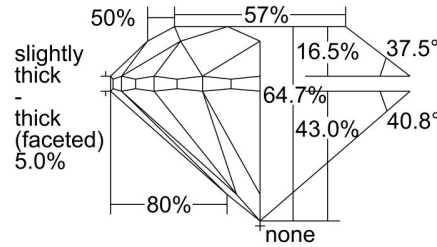

GIA NATURAL DIAMOND GRADING REPORT

October 19, 2021
 GIA Report Number 1407670794
 Shape and Cutting Style Round Brilliant
 Measurements 6.21 - 6.25 x 4.03 mm

GRADING RESULTS

Carat Weight 1.00 carat
 Color Grade K
 Clarity Grade VS1
 Cut Grade Very Good

ADDITIONAL GRADING INFORMATION

Polish Excellent
 Symmetry Very Good
 Fluorescence None
 Inscription(s): GIA 1407670794

PROPORTIONS

Profile to actual proportions

CLARITY CHARACTERISTICS

KEY TO SYMBOLS*

- Feather
- Natural

* Red symbols denote internal characteristics (inclusions). Green or black symbols denote external characteristics (blemishes). Diagram is an approximate representation of the diamond, and symbols shown indicate type, position, and approximate size of clarity characteristics. All clarity characteristics may not be shown. Details of finish are not shown.