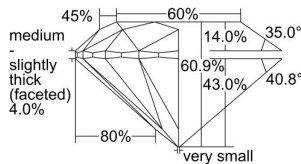

GIA®

FACSIMILE

GIA REPORT 1407735951

Verify this report at GIA.edu

GIA NATURAL DIAMOND DOSSIER®

October 09, 2021
GIA Report Number 1407735951
Shape and Cutting Style ..... Round Brilliant
Measurements ..... 3.76 - 3.77 x 2.30 mm

GRADING RESULTS

Carat Weight ..... 0.20 carat
Color Grade ..... E
Clarity Grade VVS2
Cut Grade ..... Excellent

ADDITIONAL GRADING INFORMATION

Polish ..... Excellent
Symmetry ..... Excellent
Fluorescence ..... Faint
Clarity Characteristics..Cloud, Needle, Pinpoint, Internal Graining
Inscription(s): GIA 1407735951

PROPORTIONS

Profile to actual proportions

GRADING SCALES

GIA COLOR SCALE

COLORLESS	D
	E
	F
	G
	H
	I
	J
NEAR COLORLESS	K
	L
Faint	M
	N
	O
	P
	Q
Very Light	R
	S
	T
	U
	V
	W
	X
	Y
Light	Z

GIA CLARITY SCALE

FLAWLESS	VERY VERY SLIGHTLY INCLUDED	VVS₁	
			VVS₂
INTERNALLY FLAWLESS	VERY SLIGHTLY INCLUDED	VS₁	
		VS₂	
SLIGHTLY INCLUDED	SLIGHTLY INCLUDED	SI₁	
		SI₂	
INCLUDED	INCLUDED	I₁	
		I₂	
		I₃	

GIA CUT SCALE

EXCELLENT	VERY GOOD	GOOD	FAIR	POOR