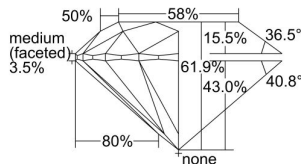

GIA®

FACSIMILE

GIA REPORT 1407756859

Verify this report at GIA.edu

GIA NATURAL DIAMOND DOSSIER®

October 11, 2021
GIA Report Number **1407756859**
Shape and Cutting Style ..... **Round Brilliant**
Measurements ..... **3.69 - 3.71 x 2.29 mm**

GRADING RESULTS

Carat Weight ..... **0.19 carat**
Color Grade ..... **D**
Clarity Grade **VS1**
Cut Grade ..... **Excellent**

ADDITIONAL GRADING INFORMATION

Polish ..... **Excellent**
Symmetry ..... **Excellent**
Fluorescence ..... **None**
Clarity Characteristics..... **Crystal, Cloud, Pinpoint**
Inscription(s): **GIA 1407756859**

PROPORTIONS

Profile to actual proportions

GRADING SCALES

GIA COLOR SCALE	GIA CLARITY SCALE	GIA CUT SCALE	
D	FLAWLESS	EXCELLENT	
E	INTERNALLY FLAWLESS		
F		VVS₁	VERY GOOD
G	VVS₂		
H	VS₁	GOOD	
I	VS₂		
J	SI₁	FAIR	
K	SI₂		
L	I₁	POOR	
M	I₂		
N	I₃		
O			
P			
Q			
R			
S			
T			
U			
V			
W			
X			
Y			
Z