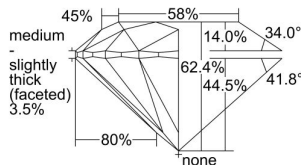

GIA®

FACSIMILE

GIA REPORT 1408047926

Verify this report at GIA.edu

GIA NATURAL DIAMOND DOSSIER®

September 14, 2021
GIA Report Number **1408047926**
Shape and Cutting Style ..... **Round Brilliant**
Measurements ..... **3.84 - 3.85 x 2.40 mm**

GRADING RESULTS

Carat Weight ..... **0.21 carat**
Color Grade ..... **D**
Clarity Grade **VS1**
Cut Grade ..... **Excellent**

ADDITIONAL GRADING INFORMATION

Polish ..... **Excellent**
Symmetry ..... **Excellent**
Fluorescence ..... **None**
Clarity Characteristics..... **Crystal, Needle, Pinpoint**
Inscription(s): **GIA 1408047926**

PROPORTIONS

Profile to actual proportions