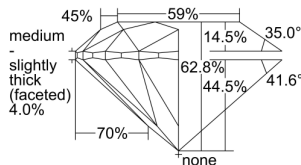

GIA®

FACSIMILE

GIA REPORT 1408079689

Verify this report at GIA.edu

GIA NATURAL DIAMOND DOSSIER®

August 28, 2021
GIA Report Number 1408079689
Shape and Cutting Style ..... Round Brilliant
Measurements ..... 5.88 - 5.91 x 3.70 mm

GRADING RESULTS

Carat Weight ..... 0.80 carat
Color Grade ..... E
Clarity Grade VS2
Cut Grade ..... Excellent

ADDITIONAL GRADING INFORMATION

Polish ..... Excellent
Symmetry ..... Excellent
Fluorescence ..... None
Clarity Characteristics ..... Cloud, Crystal
Inscription(s): GIA 1408079689

PROPORTIONS

Profile to actual proportions

GRADING SCALES

GIA COLOR SCALE	GIA CLARITY SCALE	GIA CUT SCALE	
D	FLAWLESS	EXCELLENT	
E	INTERNALLY FLAWLESS		
F		VVS₁	VERY GOOD
G	VVS₂		
H	VS₁	GOOD	
I	VS₂		
J	SI₁	FAIR	
K	SI₂		
L	I₁	POOR	
M	I₂		
N	I₃		
O			
P			
Q			
R			
S			
T			
U			
V			
W			
X			
Y			
Z