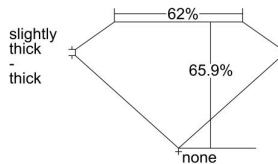

GIA®

FACSIMILE

GIA REPORT 1408291651

Verify this report at GIA.edu

GIA NATURAL DIAMOND DOSSIER®

September 13, 2021
GIA Report Number 1408291651
Shape and Cutting Style ..... Emerald Cut
Measurements ..... 4.03 x 3.03 x 2.00 mm

GRADING RESULTS

Carat Weight ..... 0.23 carat
Color Grade L
Clarity Grade VS2

ADDITIONAL GRADING INFORMATION

Polish ..... Excellent
Symmetry ..... Good
Fluorescence ..... Strong Blue
Clarity Characteristics ..... Cloud, Crystal
Inscription(s): GIA 1408291651

PROPORTIONS

Profile not to actual proportions

GRADING SCALES

GIA COLOR SCALE		GIA CLARITY SCALE			
COLORLESS	D	VERY VERY SLIGHTLY INCLUDED	FLAWLESS		
	E		INTERNALLY FLAWLESS		
	F		VVS₁		
	NEAR COLORLESS	G	VERY SLIGHTLY INCLUDED	VVS₂	
		H		VS₁	
		FANT	I	SLIGHTLY INCLUDED	VS₂
			J		SI₁
	LIGHT	K	INCLUDED	SI₂	
		L		I₁	
		M		I₂	
N		Z	I₃		
O					
P					
Q					
R					
S					
T					
U					
V					
W					
X					
Y					
Z