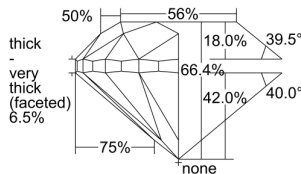

GIA®

FACSIMILE

GIA REPORT 1408307696

Verify this report at GIA.edu

GIA NATURAL DIAMOND DOSSIER®

October 07, 2021
GIA Report Number **1408307696**
Shape and Cutting Style ..... **Round Brilliant**
Measurements ..... **5.41 - 5.47 x 3.61 mm**

GRADING RESULTS

Carat Weight ..... **0.71 carat**
Color Grade ..... **G**
Clarity Grade **VS2**
Cut Grade ..... **Good**

ADDITIONAL GRADING INFORMATION

Polish ..... **Very Good**
Symmetry ..... **Very Good**
Fluorescence ..... **Strong Blue**
Clarity Characteristics ..... **Crystal**
Inscription(s): **GIA 1408307696**

PROPORTIONS

Profile to actual proportions

GRADING SCALES

GIA COLOR SCALE

COLOREST	D
	E
	F
	G
	H
	I
	J
NEAR COLOREST	K
	L
	M
	N
	O
	P
	R
	S
	T
	U
	V
	W
	X
	Y
	Z

GIA CLARITY SCALE

VERY VERY SLIGHTLY INCLUDED	FLAWLESS
	INTERNALLY FLAWLESS
VERY SLIGHTLY INCLUDED	VVS₁
	VVS₂
SLIGHTLY INCLUDED	VS₁
	VS₂
INCLUDED	I₁
	I₂
	I₃

GIA CUT SCALE

EXCELLENT
VERY GOOD
GOOD
FAIR
POOR