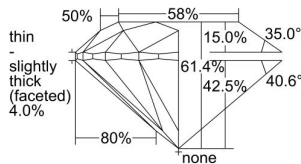

GIA®

FACSIMILE

GIA REPORT 1408309360

Verify this report at GIA.edu

GIA NATURAL DIAMOND DOSSIER®

October 02, 2021
GIA Report Number 1408309360
Shape and Cutting Style ..... Round Brilliant
Measurements ..... 3.61 - 3.63 x 2.22 mm

GRADING RESULTS

Carat Weight ..... 0.18 carat
Color Grade ..... D
Clarity Grade VVS2
Cut Grade ..... Excellent

ADDITIONAL GRADING INFORMATION

Polish ..... Excellent
Symmetry ..... Excellent
Fluorescence ..... Faint
Clarity Characteristics ..... Pinpoint
Inscription(s): GIA 1408309360

PROPORTIONS

Profile to actual proportions

GRADING SCALES

GIA COLOR SCALE	GIA CLARITY SCALE	GIA CUT SCALE	
D	FLAWLESS	EXCELLENT	
E	INTERNALLY FLAWLESS		
F		VVS₁	VERY GOOD
G	VVS₂		
H	VS₁	GOOD	
I	VS₂		
J	SI₁	FAIR	
K	SI₂		
L	I₁	POOR	
M	I₂		
N	I₃		
O			
P			
Q			
R			
S			
T			
U			
V			
W			
X			
Y			
Z