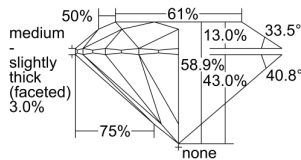

GIA®

FACSIMILE

GIA REPORT 1408424159

Verify this report at GIA.edu

GIA NATURAL DIAMOND DOSSIER®

September 21, 2021
GIA Report Number **1408424159**
Shape and Cutting Style ..... **Round Brilliant**
Measurements ..... **4.29 - 4.31 x 2.53 mm**

GRADING RESULTS

Carat Weight ..... **0.28 carat**
Color Grade ..... **E**
Clarity Grade **VVS1**
Cut Grade ..... **Excellent**

ADDITIONAL GRADING INFORMATION

Polish ..... **Excellent**
Symmetry ..... **Excellent**
Fluorescence ..... **Faint**
Clarity Characteristics ..... **Pinpoint**
Inscription(s): **GIA 1408424159**

PROPORTIONS

Profile to actual proportions

GRADING SCALES

GIA COLOR SCALE	GIA CLARITY SCALE	GIA CUT SCALE
D	FLAWLESS	EXCELLENT
E	FLAWLESS	
F	INTERNALLY FLAWLESS	VERY GOOD
G	VVS₁	
H	VVS₂	GOOD
I	VS₁	
J	VS₂	FAIR
K	SI₁	
L	SI₂	POOR
M	I₁	
N	I₂	
O	I₃	
P		
Q		
R		
S		
T		
U		
V		
W		
X		
Y		
Z