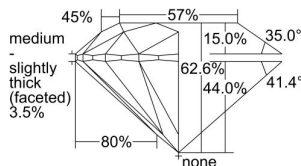

GIA®

FACSIMILE

GIA REPORT 1408437724

Verify this report at GIA.edu

GIA NATURAL DIAMOND DOSSIER®

September 18, 2021
GIA Report Number **1408437724**
Shape and Cutting Style ..... **Round Brilliant**
Measurements ..... **3.73 - 3.74 x 2.34 mm**

GRADING RESULTS

Carat Weight ..... **0.20 carat**
Color Grade ..... **D**
Clarity Grade **VVS2**
Cut Grade ..... **Excellent**

ADDITIONAL GRADING INFORMATION

Polish ..... **Excellent**
Symmetry ..... **Excellent**
Fluorescence ..... **None**
Clarity Characteristics..... **Manufacturing Remnant, Pinpoint**
Inscription(s): **GIA 1408437724**

PROPORTIONS

Profile to actual proportions

GRADING SCALES

GIA COLOR SCALE

COLORLESS	D
	E
	F
	G
	H
	I
	J
NEAR COLORLESS	K
	L
Faint	M
	N
	O
	P
	R
	S
	T
	U
	V
	W
	X
	Y
Light	Z

GIA CLARITY SCALE

FLAWLESS	INTERNAL FLAWLESS		
		EXCELLENT	
VVS₁	VVS₂		
		VERY GOOD	
VS₁	VS₂		
		GOOD	
SI₁	SI₂		
		FAIR	
I₁	I₂		
		I₃	
			POOR

GIA CUT SCALE

EXCELLENT
VERY GOOD
GOOD
FAIR
POOR