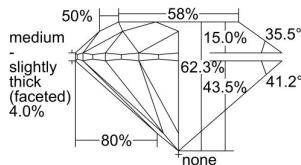

GIA®

FACSIMILE

GIA REPORT 1408445723

Verify this report at GIA.edu

GIA NATURAL DIAMOND DOSSIER®

September 17, 2021
GIA Report Number 1408445723
Shape and Cutting Style ..... Round Brilliant
Measurements ..... 4.31 - 4.33 x 2.69 mm

GRADING RESULTS

Carat Weight ..... 0.31 carat
Color Grade ..... D
Clarity Grade VS1
Cut Grade ..... Excellent

ADDITIONAL GRADING INFORMATION

Polish ..... Excellent
Symmetry ..... Excellent
Fluorescence ..... None
Clarity Characteristics ..... Crystal, Pinpoint
Inscription(s): GIA 1408445723

PROPORTIONS

Profile to actual proportions

GRADING SCALES

GIA COLOR SCALE	GIA CLARITY SCALE	GIA CUT SCALE	
D	FLAWLESS	EXCELLENT	
E	INTERNALLY FLAWLESS		
F		VVS₁	VERY GOOD
G	VVS₂		
H	VS₁	GOOD	
I	VS₂		
J	SI₁	FAIR	
K	SI₂		
L	I₁	POOR	
M	I₂		
N	I₃		
O			
P			
Q			
R			
S			
T			
U			
V			
W			
X			
Y			
Z