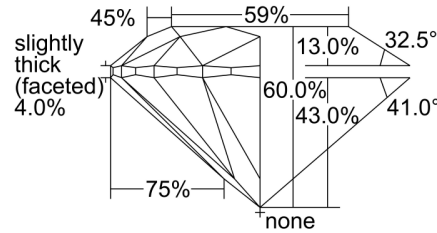

**GIA NATURAL DIAMOND GRADING REPORT**

October 19, 2021  
 GIA Report Number ..... 1408824412  
 Shape and Cutting Style ..... Round Brilliant  
 Measurements ..... 7.69 - 7.74 x 4.63 mm

**GRADING RESULTS**

Carat Weight ..... 1.70 carat  
 Color Grade ..... E  
 Clarity Grade ..... VVS2  
 Cut Grade ..... Excellent

**ADDITIONAL GRADING INFORMATION**

Polish ..... Excellent  
 Symmetry ..... Excellent  
 Fluorescence ..... Faint  
 Inscription(s): GIA 1408824412  
**Comments:** Surface graining is not shown.

**PROPORTIONS**

Profile to actual proportions

**CLARITY CHARACTERISTICS**

**KEY TO SYMBOLS\***

- Pinpoint

\* Red symbols denote internal characteristics (inclusions). Green or black symbols denote external characteristics (blemishes). Diagram is an approximate representation of the diamond, and symbols shown indicate type, position, and approximate size of clarity characteristics. All clarity characteristics may not be shown. Details of finish are not shown.